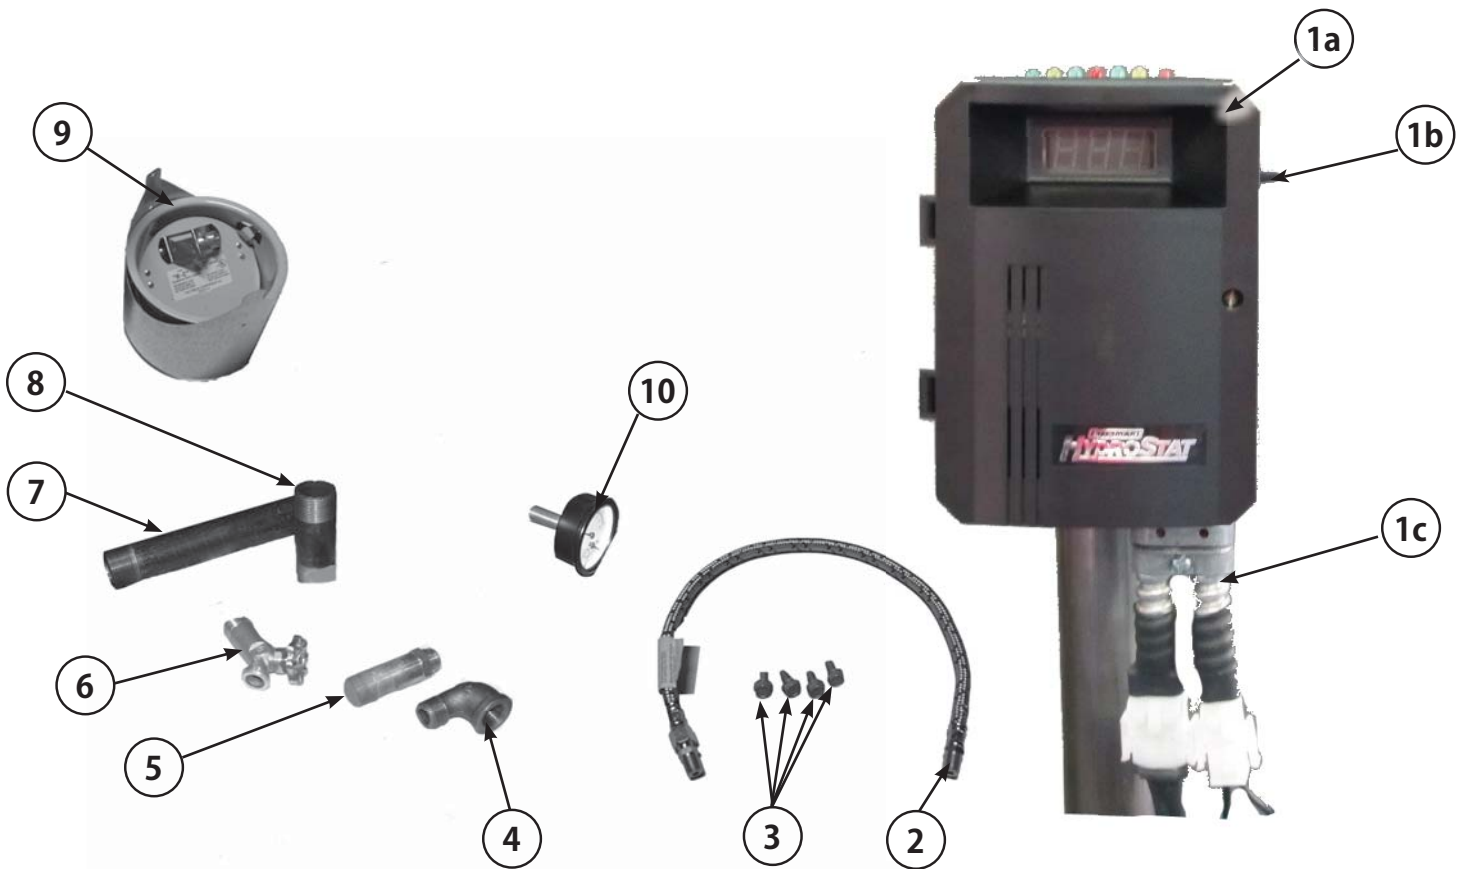

** Used on 5115 and 5135 models only with Beckett NX burner only.

STANDARD CONTROLS & ACCESSORIES

Key	Description	Part Number
1	Limit Control Assembly 3002009 (USA Chimney Vent, All Direct Vent) Includes 1a thru 1e	1a Limit Control 240009347
		1b Limit Sensor Wire 48" 240007708
		1c Wire Harness, Control 240009174
		*1d Wire Harness, Circulator 37519501
		*1e Connector, 1/2 Romex 14634012
2	24" Flexible Oil Line	240007147
3	Burner Attachment Bolts - 5/16-18 X 3/4" LG (Qty 4)	240007237
4	3/4" Street Elbow	14693040
5	Limit Control Mounting Plug	240007734
6	3/4" Drain Valve	240009323
7	1 1/4" x 10" Adapter	14607012
8	1 1/4" x 6" Adapter	14607017
9	Barometric Draft Control, 5" (4 thru 6 section)	240007166
	Barometric Draft Control, 6" (7 Section only)	14620007
10	Temperature / Pressure Gauge	240009345
*	Control Well Grommet for Sensor Wire	240007713
*	1 1/4" x 1 1/4" x 3/4" Tee	PF05901
*	1 1/4" x 3/4" x 1 1/4" Tee	151001
*	3/4" Safety Relief Valve (30 PSI)	VR-001.01