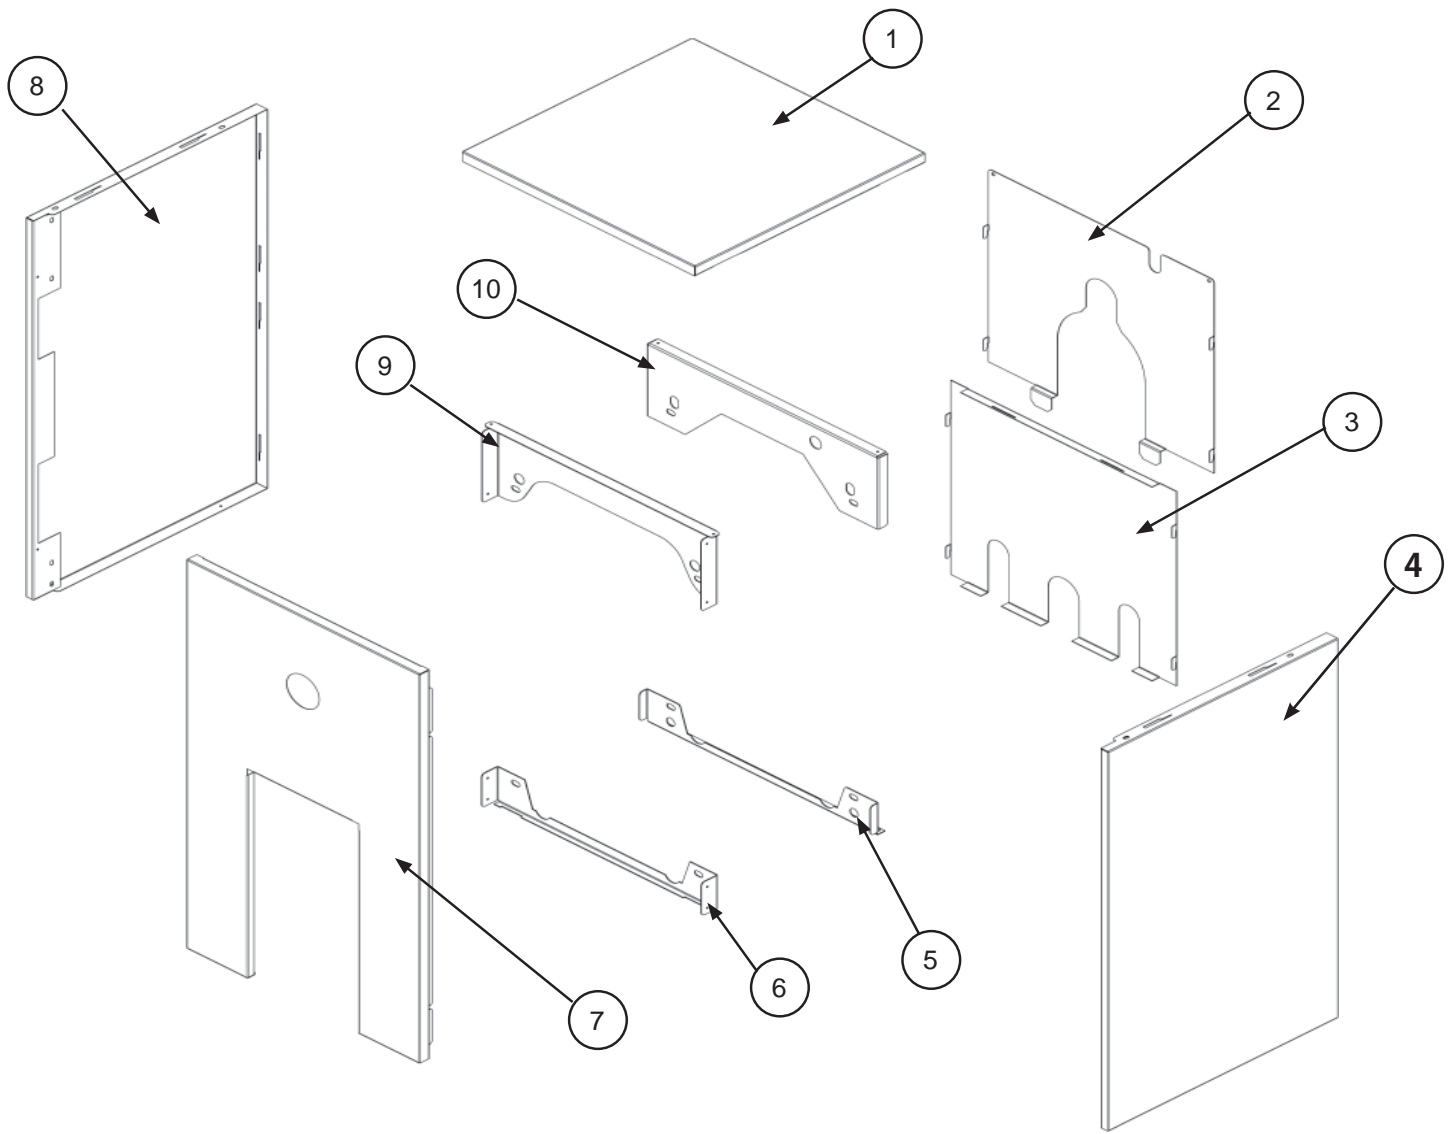

Include following information when ordering.

Part Number _____

Part Description _____

Boiler Model Number _____

Boiler Serial Number _____

JACKET

KEY	DESCRIPTION	4 SECTION	5 SECTION	6 SECTION	7 SECTION
Complete Jacket Assembly		550002392	550002393	550002394	550002395
1	Top Panel	109008594AC	109008595AC	109008596AC	109008597AC
2	Rear Panel, Upper	109008607			
3	Rear Panel, Lower	109008624			
4	Right Side Panel	109008660AD	109008661AD	109008662AD	109008663AD
5	Support Bracket, Lower Rear	109008628			
6	Support Bracket, Lower Front	109008625			
7	Front Panel	109008606AC			
8	Left Side Panel	109008664AD	109008665AD	109008666AD	109008667AD
9	Support Bracket, Upper Front	109008608			
10	Support Bracket, Upper Rear	109008626			