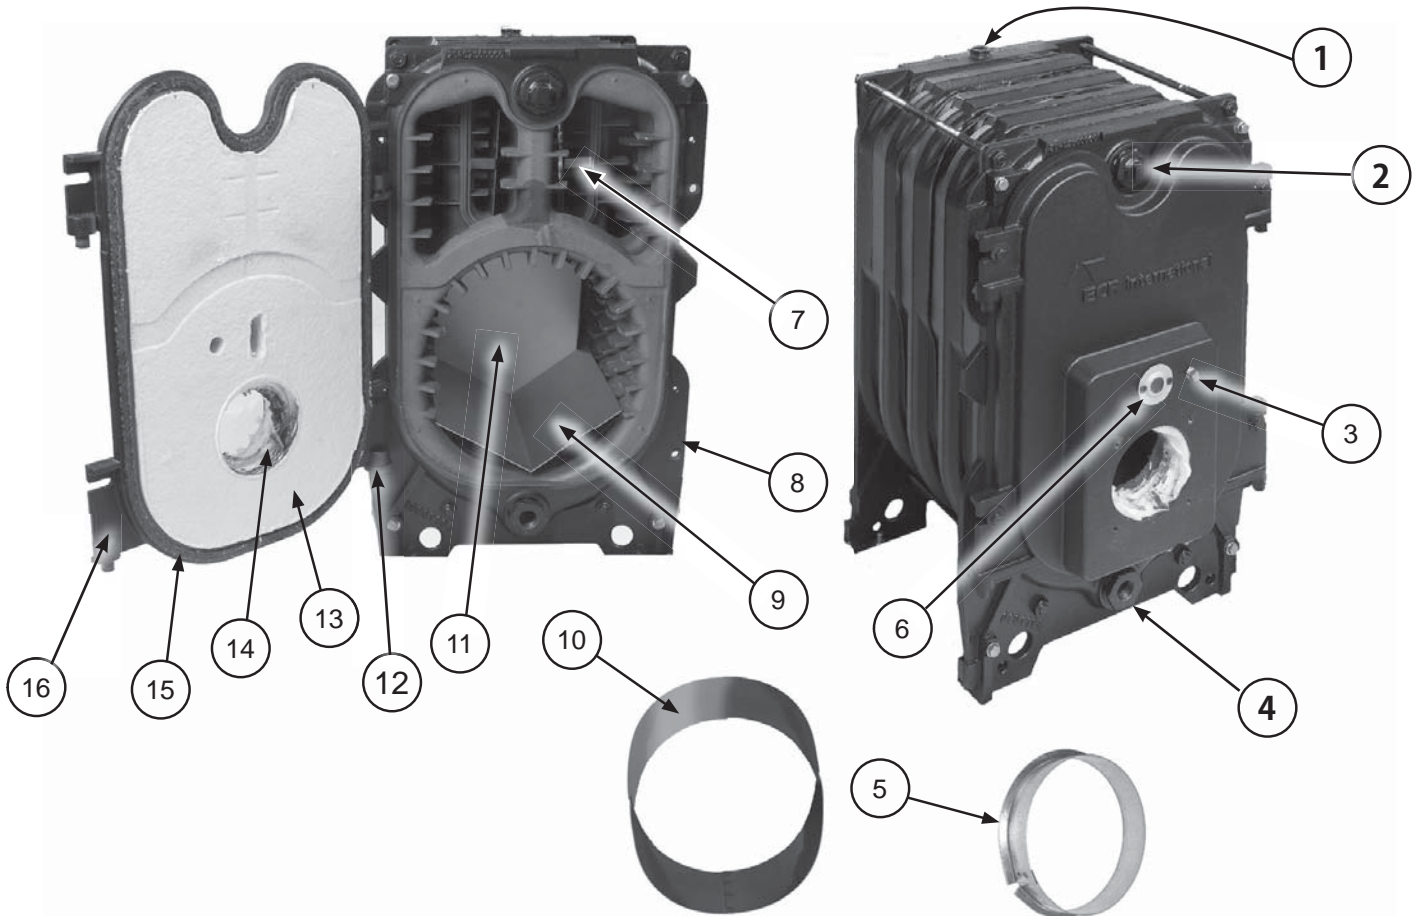

Include following information when ordering.

Part Number _____

Part Description _____

Boiler Model Number _____

Boiler Serial Number _____

JACKET

KEY	DESCRIPTION	4 SECTION	5 SECTION	6 SECTION	7 SECTION
Complete Jacket Assembly		550002392	550002393	550002394	550002395
1	Top Panel	109008594AC	109008595AC	109008596AC	109008597AC
2	Rear Panel, Upper	109008607			
3	Rear Panel, Lower	109008624			
4	Right Side Panel	109008660AD	109008661AD	109008662AD	109008663AD
5	Support Bracket, Lower Rear	109008628			
6	Support Bracket, Lower Front	109008625			
7	Front Panel	109008606AC			
8	Left Side Panel	109008664AD	109008665AD	109008666AD	109008667AD
9	Support Bracket, Upper Front	109008608			
10	Support Bracket, Upper Rear	109008626			

HEAT EXCHANGER

Item	Description	4 Section	5 Section	6 Section	7 Section
8	Heat Exchanger Block (Includes Items 1,2,4,6,11,12,13,14,15,16)	240009307	240009308	240009309	240009310
1	Control Well in Block		240007709		
2	1¼" x ¼" Bushing (for Temperature Pressure Gauge)		240009346		
4	1¼" x ¾" Bushing (for Drain Valve)		1060003		
6	Sight Glass Replacement Kit		550001932		
11	Target Wall Insulation*		240007302		
12	Door Hinge Kit (2 hinges included)		550001933		
13	Door insulation (hard)* (Front Door)		240007300		
14	Door Insulation (soft)* (Inner Burner Door)		240007301		
15	Door Rope Gasket*		240007390		
16	Burner door with insulation & rope gasket		240007305		