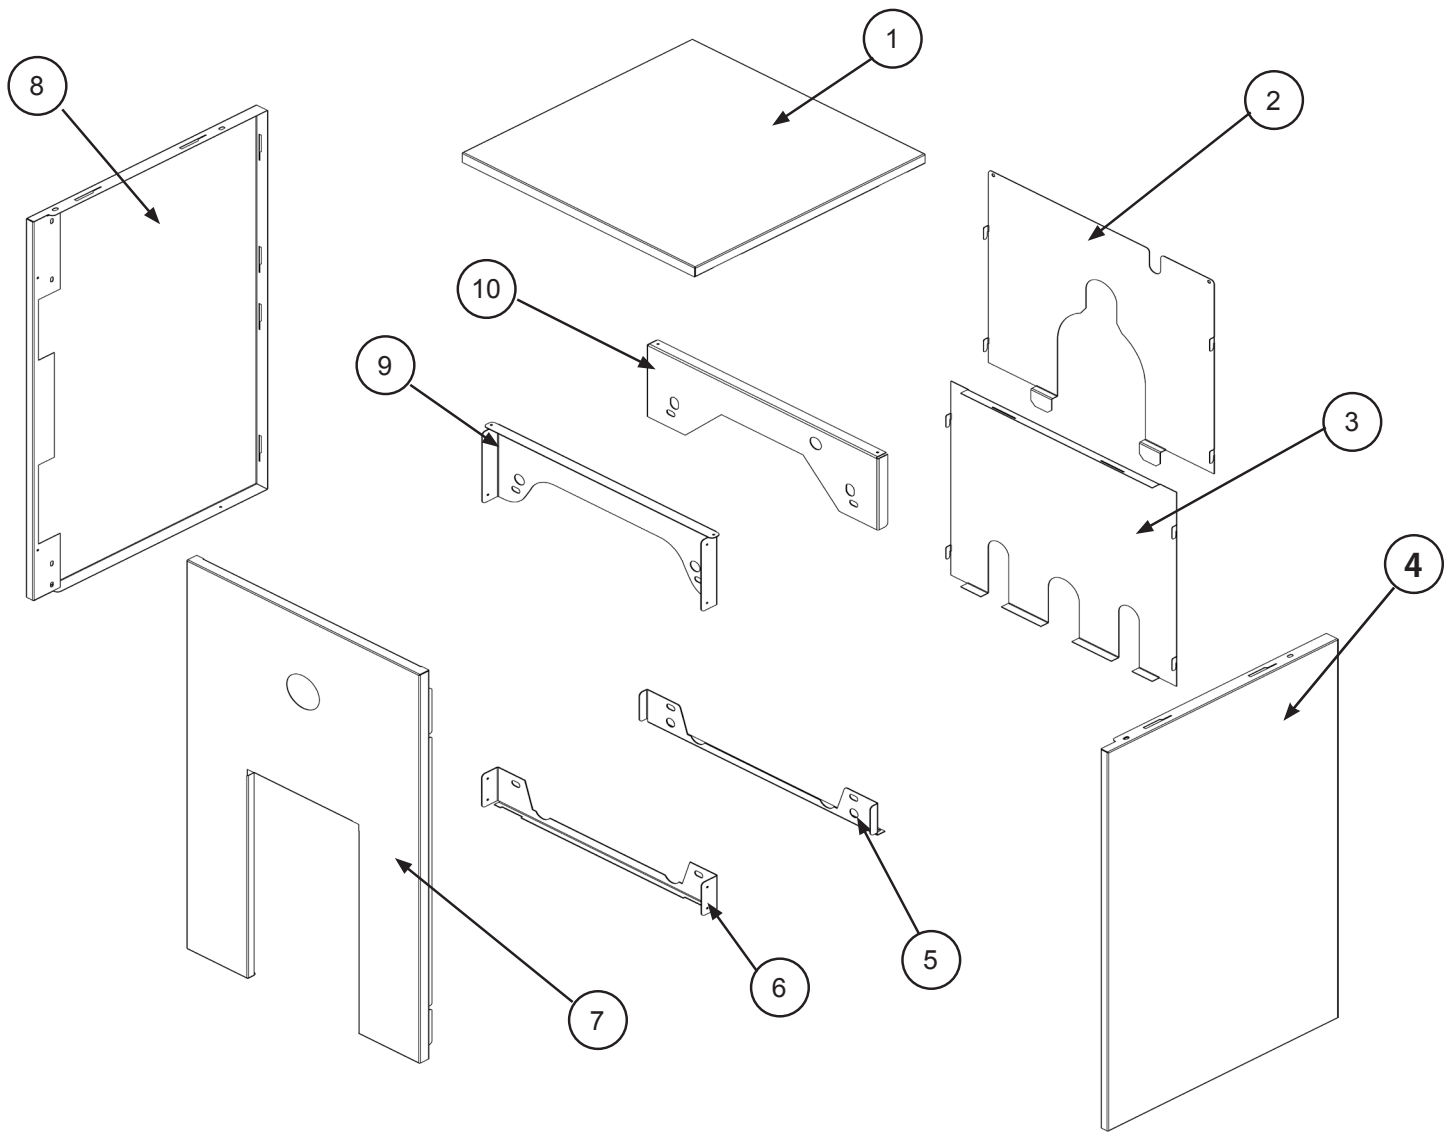

# JACKET

KEY	DESCRIPTION	4 SECTION	5 SECTION	6 SECTION	7 SECTION
<b>Complete Jacket Assembly</b>		550002392	550002393	550002394	550002395
1	Top Panel	109008594AC	109008595AC	109008596AC	109008597AC
2	Rear Panel, Upper	109008607			
3	Rear Panel, Lower	109008624			
4	Right Side Panel	109008660AD	109008661AD	109008662AD	109008663AD
5	Support Bracket, Lower Rear	109008628			
6	Support Bracket, Lower Front	109008625			
7	Front Panel	109008606AC			
8	Left Side Panel	109008664AD	109008665AD	109008666AD	109008667AD
9	Support Bracket, Upper Front	109008608			
10	Support Bracket, Upper Rear	109008626			