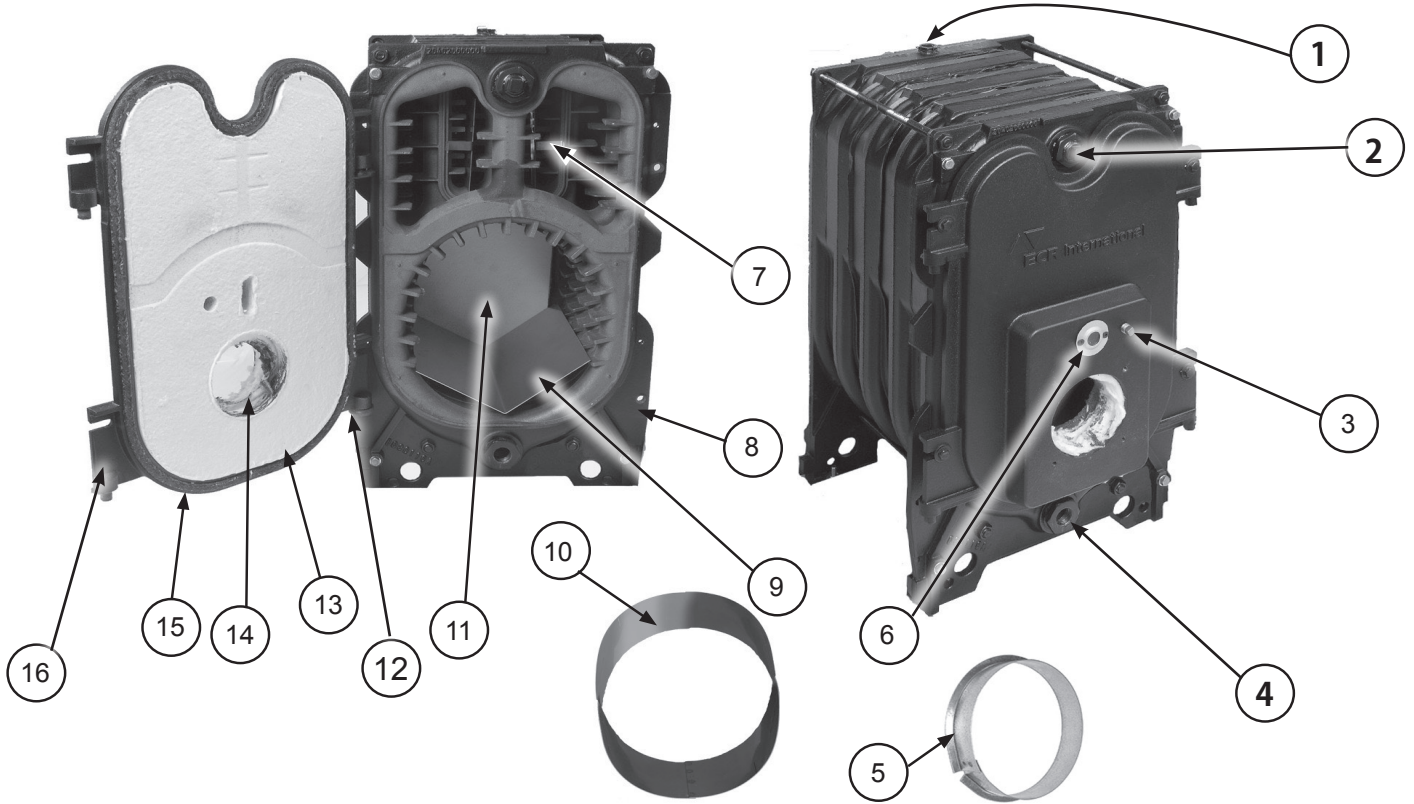

HEAT EXCHANGER

Item	Description	4 Section	5 Section	6 Section	7 Section
8a	Chimney Vent Heat Exchanger Block (Includes Items 1,2,4,5,6,11,12,13,14,15,16)	550003106	550003107	550003108	550003109
8b	Direct Vent Heat Exchanger Block (Includes Items 1,2,4,6,11,12,13,14,15,16)	550003110	550003111	550003112	N/A
1	Control Well in Block		240007709		
2	1¼" x ¼" Bushing (for Temperature Pressure Gauge)		240009346		
4	1¼" x ¾" Bushing (for Drain Valve)		1060003		
5	5" Flue Collar (Used on 4/5/6 Section Chimney Vent Blocks Only)	109007382	109007382	109007382	N/A
6	Sight Glass Replacement Kit		550001932		
11	Target Wall Insulation*		240007302		
12	Door Hinge Kit (2 hinges included)		550001933		
13	Door insulation (hard)* (Front Door)		240007300		
14	Door Insulation (soft)* (Inner Burner Door)		240007301		
15	Door Rope Gasket*		240007390		
16	Burner door with insulation & rope gasket		240007305		

Items below Ordered Separately

3	¼" NPT Plug		240005463		
7	Top Baffle (2 Required)	109007385	109007386	109007387	N/A
9	V-Shaped Liner	N/A	109008787**	109007316	109007315
10	Oval Liner	109007317	N/A	N/A	N/A
‡	Heat Exchanger Insulation Center*	420001080	420001081	420001082	420001083
‡	Heat Exchanger Insulation Rear*		420001079		

‡ Not shown

* **WARNING:** This product contains fiberglass and/or ceramic fibers. Possible cancer hazard. To avoid this possible hazard, avoid breathing fiberglass wool & ceramic fiber dust. May cause irritation to skin, eyes & respiratory tract.

** Used on 5115 and 5135 models only with Beckett NX burner only.