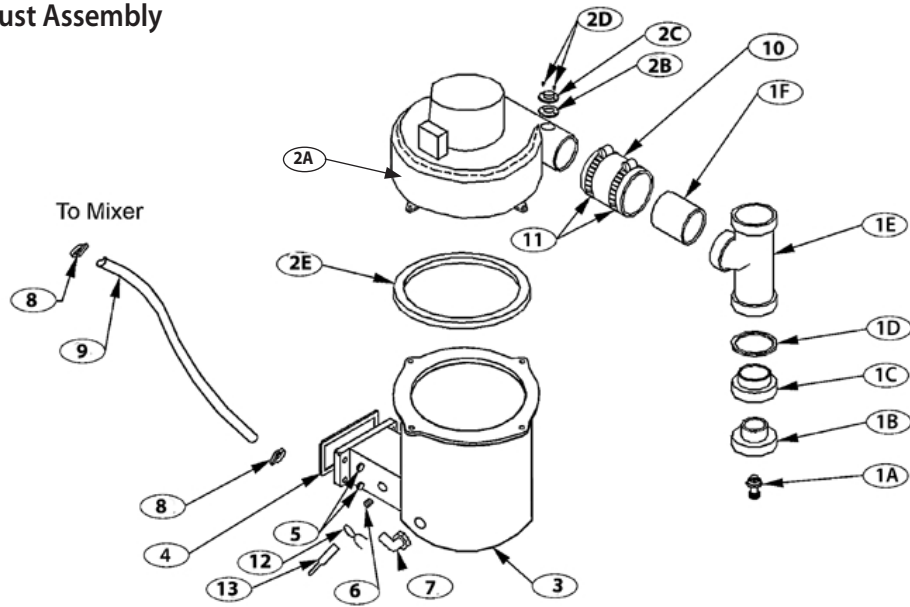

Aluminum Series
High Efficiency Gas-Fired Boiler

Parts List Addendum-
This Addendum Replaces Page 67 of
Installation, Operation &
Maintenance Manual for Aluminum
Series Gas Fired Boilers

This Addendum Applies to Series:
UB90-50/75/100, Q90-50/75/100, K90-
50/75/100, OQ90-50/75/100, BW9-
050/075/100, GWB9-50/75/100

ALUMINUM SERIES PARTS LIST ADDENDUM

Flue Adapter and Exhaust Assembly

	KEY #	DESCRIPTION	QUANTITY	ITEM NUMBER
Assembly 43800001 Includes		EXHAUST TEE ASSEMBLY [INCLUDES- 1-A,B,C,D,E & F]	1	43800001
	1A	62017 1/2"NPTx1/2"ID TUBE STRAIGHT	1	14631101
	1B	PVC 1 1/2" MALE SLIP x 1/2" FEMALE NPT	1	14631013
	1C	PVC SCH 40 2"x1-1/2" REDUCER S636	1	240006817
	1D	3/4" ALUMINUM FLAT WASHER	1	14695815
	1E	2" CPVC TEE, SCH 80 S636	1	240006819
	1F	2" CPVC PIPE'2-1/2", SCH 40 S636	1	240006821
Kit 2272065 Includes		INDUCED DRAFT BLOWER KIT [INCLUDES- 2-A,B,C,D,E,]	1	2272065
	2A	FLUE GAS BLOWER	1	240007748
	2B	VENT SWITCH GASKET	1	14631028
	2C	36TX11-22491 INDUCER TEMP SAFETY SWITCH	1	14631303
	2D	SCREW, 6 X 1/4, SLT, HH	2	HW06501
	2E	BLOWER GASKET	1	14631026
	3	FLUE CONNECTOR	1	12101021
	4	RECOVERY COIL GASKET	1	14631027
	5	1/4"-20 HEX NUT W/SERRATED WASHER BLOCK	4	14695810
	6*	1/8" NPT 1/4" HOSE ID BRASS BARB FITTING	1	14693804
	7	62043 1/2" NPT'1/2" ID TUBE ELBOW	1	14631103
	8	57134 3/4" SNAP GRIP CLAMP	2	14631141
	9	59019 1/2" ID'1/8 THK VINYL TUBE	AS REQUIRED	14631035
	10	HOSE, 3" LONG 2-3/8" ID X 2-3/4" OD	1	14631301
	11	S. S. CLAMP, SIZE 44	2	14631302
	12	3/8" HOSE CLAMP HC-6ST	1	14631143
	13	PC250-12 VINYL CAP	1	14631151
	**	VENT PIPE 2" CPVC SCH-40 X 29 1/2" LONG	2	240006820
	**	COUPLING CPVC SCH-80	1	240006822

* - Combustion Test Port

** - Not shown