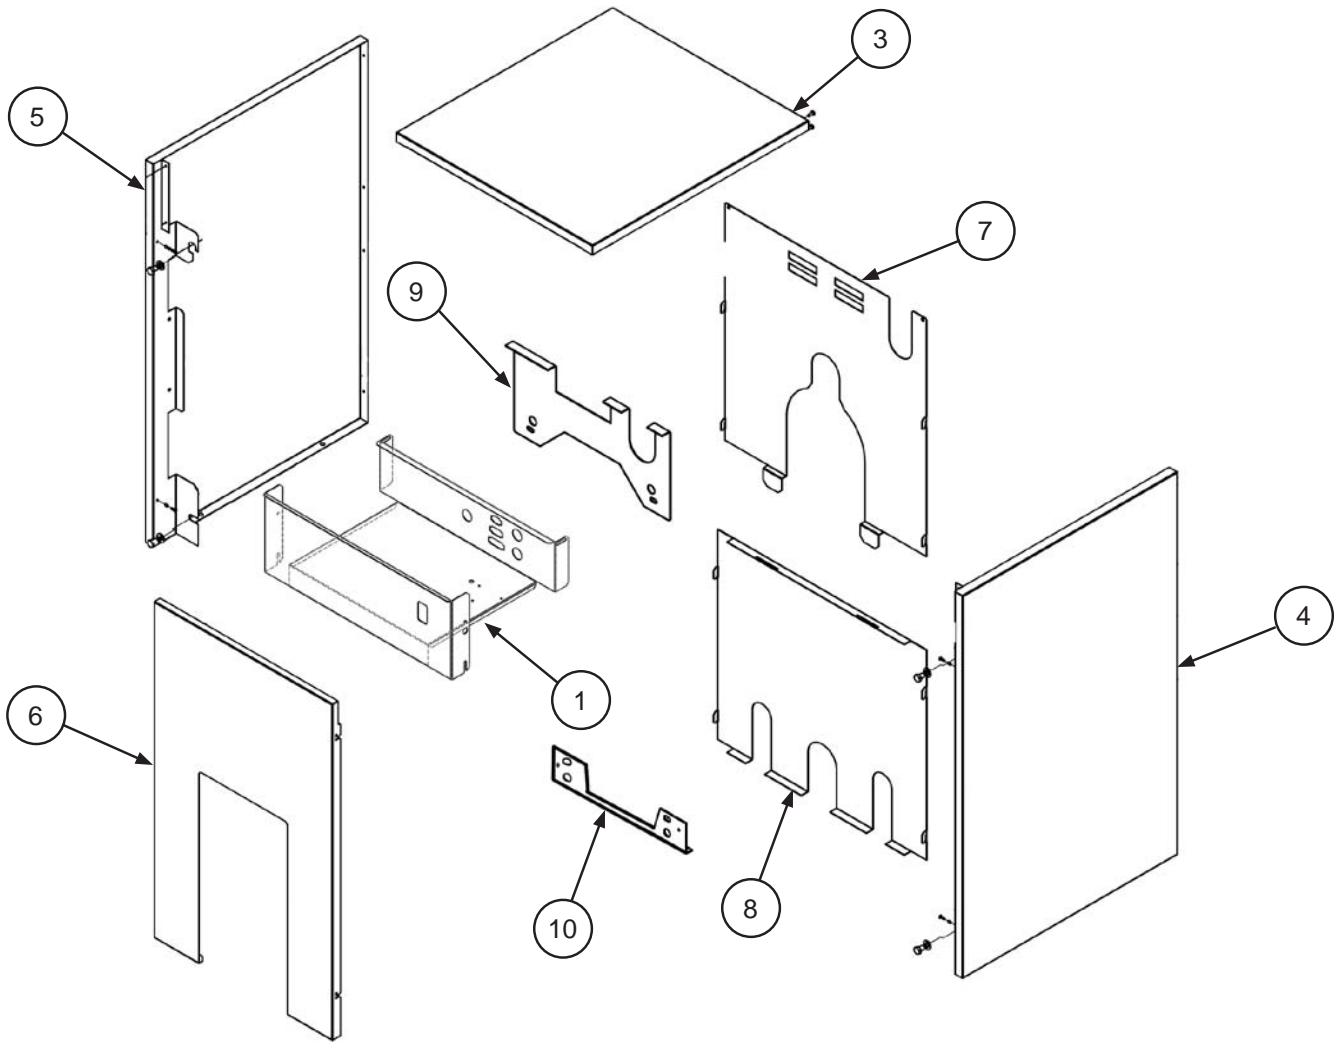

TriFire High Efficiency Oil Fired Hot Water Boiler

An  ECR International Brand
An ISO 9001-2000 Certified Company

JACKET

Key	Description	Models			
		4 section	5 section	6 section	7 section
	Complete Jacket Assembly	240007114	240007115	240007116	240007117
1	Control Panel	3001335	§	§	§
2	Hardware Bag*	550001936	§	§	§
3	Top Panel	240007306	240007307	240007308	240007309
4	Right Panel	240007315	240007316	240007317	240007318
5	Left Panel	240007323	240007324	240007325	240007326
6	Front Door	240007336	§	§	§
7	Rear Panel, Upper	240007332	§	§	§
8	Rear Panel, Lower	240007333	§	§	§
9	Intermediate Support Plate - Upper	240007334	§	§	§
10	Intermediate Support Plate - Lower	240007335	§	§	§
11	Block Insulation Wrap*	240007339	240007340	240007341	240007342
12	Block Insulation Rear*	240007338	§	§	§

§ = Same as 4 section.

* = Not Shown

HEAT EXCHANGER

ITEM	DESCRIPTION	MODELS			
		4 Section	5 Section	6 Section	7 Section
1	Heat Exchanger Block	240007131	240007132	240007133	240007134
2	Top Baffle	109007385	109007386	109007387	N/A
3	V-Shaped Liner	N/A	N/A	109007316	109007315
4	Stack, 4 Section	109007317	N/A	N/A	N/A
5	1/4"NPT Plug	240005463	§	§	§
6	Burner door with insulation & rope gasket	240007305	§	§	§
7	Sight Glass Replacement Kit	550001932	§	§	§
8	Door Hinge Kit (2 hinges included)	550001933	§	§	§
9	Door insulation (hard)*	240007300	§	§	§
10	Door Insulation (soft)*	240007301	§	§	§
11	Target Wall Insulation*	240007302	§	§	§
12	Door Rope Gasket*	240007390	§	§	§
13	Flue Spacer	109007382	§	§	N/A
14	Well in Block	240007391	§	§	§