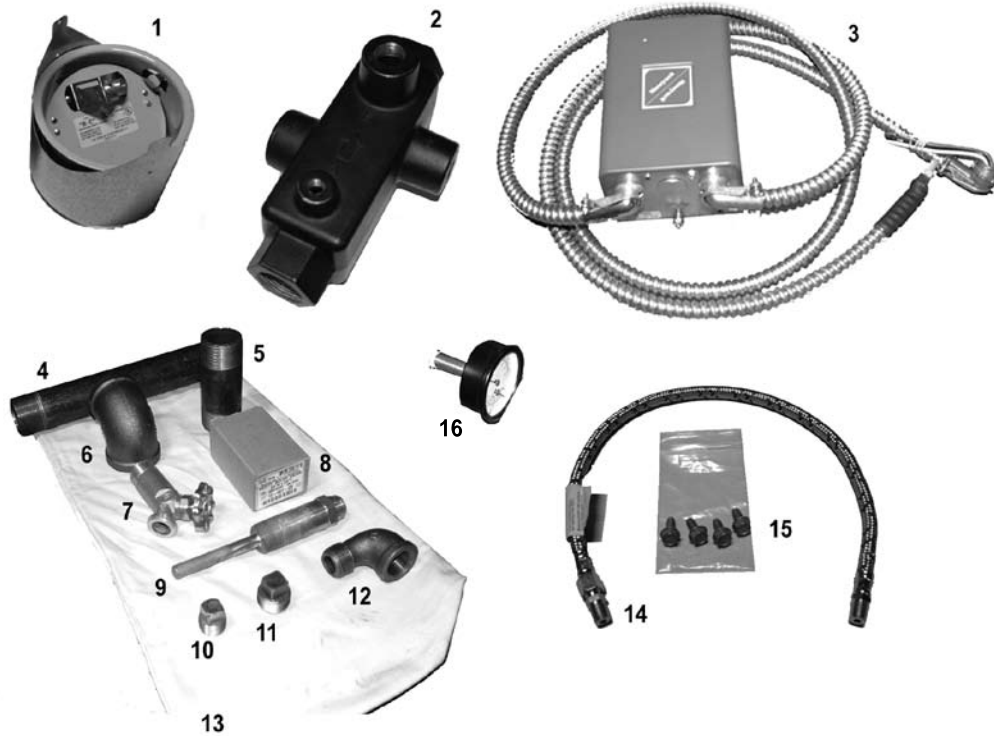

TriFire High Efficiency Oil Fired Hot Water Boiler

An  ECR International Brand
An ISO 9001-2000 Certified Company

JACKET

Key	Description	Models			
		4 section	5 section	6 section	7 section
	Complete Jacket Assembly	240007114	240007115	240007116	240007117
1	Control Panel	3001335	§	§	§
2	Hardware Bag*	550001936	§	§	§
3	Top Panel	240007306	240007307	240007308	240007309
4	Right Panel	240007315	240007316	240007317	240007318
5	Left Panel	240007323	240007324	240007325	240007326
6	Front Door	240007336	§	§	§
7	Rear Panel, Upper	240007332	§	§	§
8	Rear Panel, Lower	240007333	§	§	§
9	Intermediate Support Plate - Upper	240007334	§	§	§
10	Intermediate Support Plate - Lower	240007335	§	§	§
11	Block Insulation Wrap*	240007339	240007340	240007341	240007342
12	Block Insulation Rear*	240007338	§	§	§

STANDARD CONTROLS & ACCESSORIES

Key	Description	Part Number
1a	Barometric Draft Control, 5" (4 thru 6 section)	240007166
1b	Barometric Draft Control, 6" (7 Section only)	14620007
2	Controls Manifold	240007049
3	Aquastat Control Assembly (USA)	3001387
3a	Aquastat Control	240007142
3b	Wire Harness, Aquastat	240007126
3c	Wire Harness, Circulator	37519501
4	1 1/4" x 10" Nipple	14607012
5	1 1/4" x 6" Nipple	14607017
6	1 1/4" x 90° Elbow	1190002
7	Drain Valve	HW-016.02
8	Relief Valve (30 PSI)	VR-001.01
9	Aquastat Immersion Well, 3/4" NPT	1635001
10	1/2"NPT Plug	1395003
11	3/4"NPT Plug	1395001
12	3/4" Street Elbow	14693040
13	Parts Bag	14684021
14	24" Flexible Oil Line	240007147
15	Burner attachment bolts - 5/16-18 X 3/4" LG	240007237
16	Temperature / Pressure Gauge	1260006