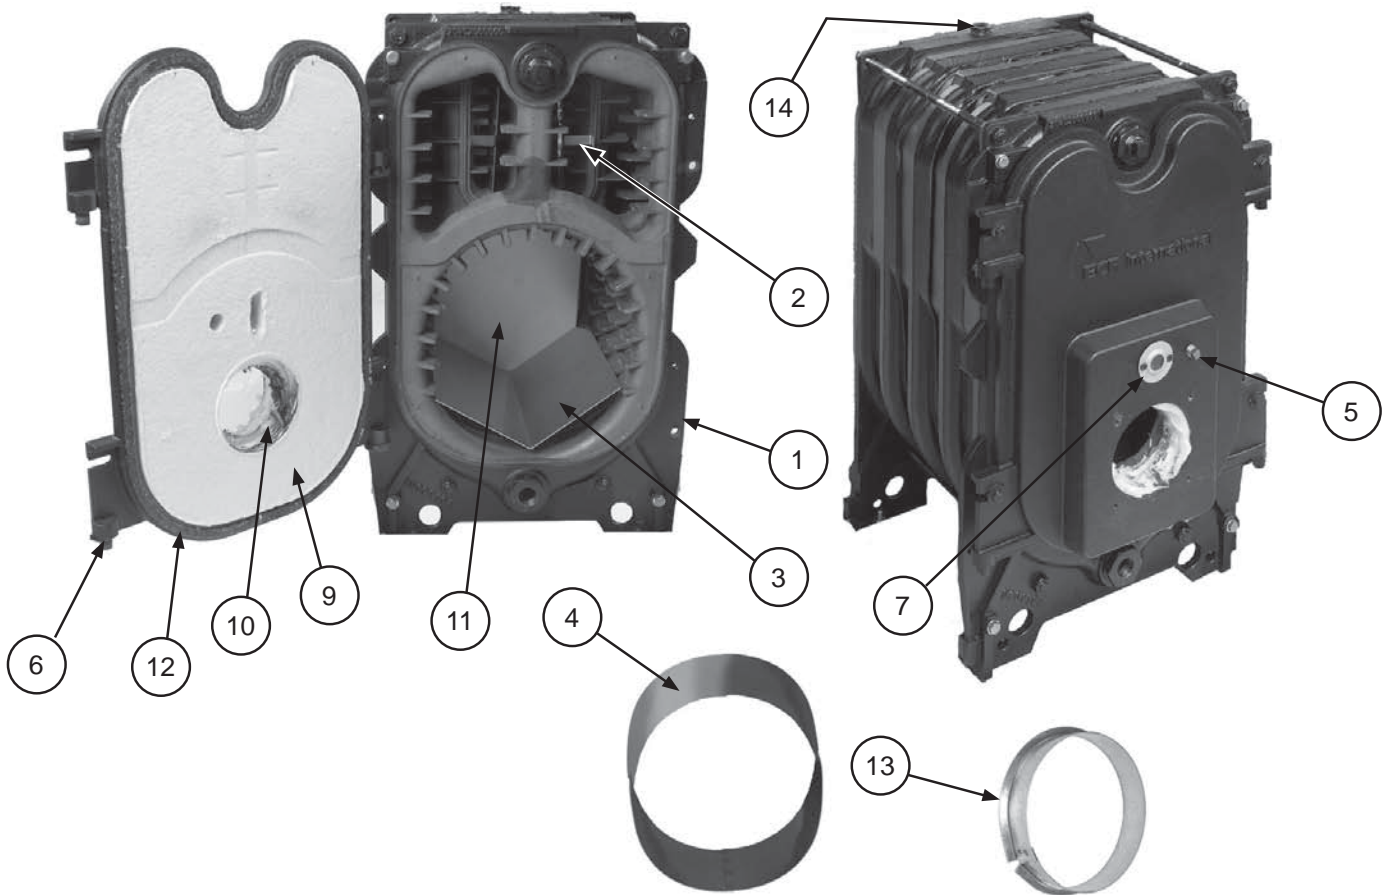

TriFire High Efficiency Oil Fired Hot Water Boiler

An  ECR International Brand
An ISO 9001-2000 Certified Company

JACKET

Key	Description	Models			
		4 section	5 section	6 section	7 section
	Complete Jacket Assembly	240007114	240007115	240007116	240007117
1	Control Panel	3001335	§	§	§
2	Hardware Bag*	550001936	§	§	§
3	Top Panel	240007306	240007307	240007308	240007309
4	Right Panel	240007315	240007316	240007317	240007318
5	Left Panel	240007323	240007324	240007325	240007326
6	Front Door	240007336	§	§	§
7	Rear Panel, Upper	240007332	§	§	§
8	Rear Panel, Lower	240007333	§	§	§
9	Intermediate Support Plate - Upper	240007334	§	§	§
10	Intermediate Support Plate - Lower	240007335	§	§	§
11	Block Insulation Wrap*	240007339	240007340	240007341	240007342
12	Block Insulation Rear*	240007338	§	§	§

§ = Same as 4 section.

* = Not Shown

HEAT EXCHANGER

ITEM	DESCRIPTION	MODELS			
		4 Section	5 Section	6 Section	7 Section
1	Heat Exchanger Block	240007131	240007132	240007133	240007134
2	Top Baffle	109007385	109007386	109007387	N/A
3	V-Shaped Liner	N/A	N/A	109007316	109007315
4	Stack, 4 Section	109007317	N/A	N/A	N/A
5	1/4"NPT Plug	240005463	§	§	§
6	Burner door with insulation & rope gasket	240007305	§	§	§
7	Sight Glass Replacement Kit	550001932	§	§	§
8	Door Hinge Kit (2 hinges included)	550001933	§	§	§
9	Door insulation (hard)*	240007300	§	§	§
10	Door Insulation (soft)*	240007301	§	§	§
11	Target Wall Insulation*	240007302	§	§	§
12	Door Rope Gasket*	240007390	§	§	§
13	Flue Spacer	109007382	§	§	N/A
14	Well in Block	240007391	§	§	§