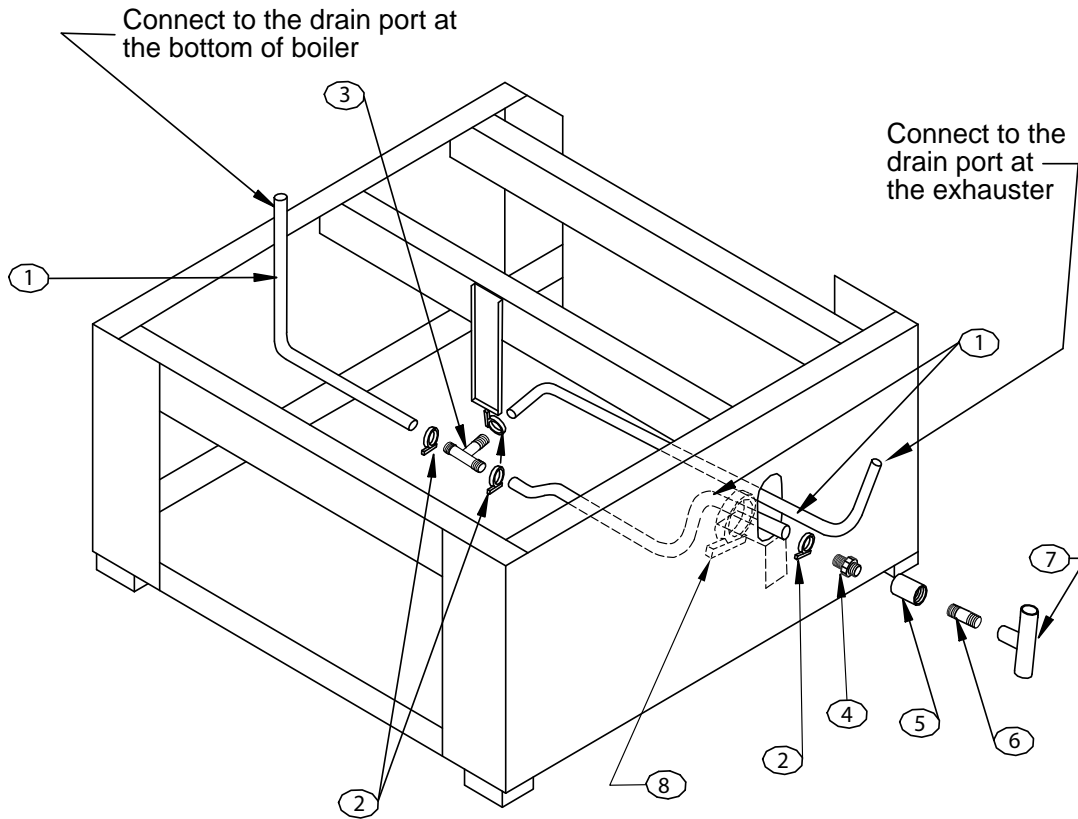

**REPAIR PARTS**

<b>JACKET AND BASE ASSEMBLY</b>			
<b>KEY #</b>	<b>DESCRIPTION</b>	<b>QUANTITY</b>	<b>ITEM NUMBER</b>
1	FRONT PANEL	1	750001020
2	RIGHT PANEL	1	750001021
3	LEFT PANEL	1	750001022
4	BACK PANEL	1	750001023
5	TOP PANEL	1	750001024
6	BASE	1	750001025
7	CONTROL PANEL	1	650001026
8	AT140B1016 TRANSFORMER 24 VAC	1	550001339
9	-----	-----	-----
10	UT 1013-10 INTEGRATED BOILER CONTROL	1	14662803
11	CO-2366 GLIDE	4	14631091
13	RACO 232 4x4x2½ BOX	1	14631316
14	-----	-----	-----
15	P&S SWITCH 691-I	1	14631319
16	COVER PLATE RACO 902-802	1	14631318
17	419 Q1 2½" PLUG	2	14631174
18	415-1AA1 1½" PLUG	2	14631171
19	BPF 3 ½" PLUG	1	14631176
20	421 Q1 PLUG	2	14631175
21	LOWER FRONT PANEL	1	750001027
22	DOOR PULLS	2	14631095
‡	TACO CIRCULATING PUMP	1	CI 001.03
‡	TACO ISOLATION VALVE SET	1	14626048
‡	GRUNDFOS CIRCULATING PUMP	1	C1.006.01
‡	CIRCULATING PUMP HARNESS	1	43300826
‡	JACKET COMPLETE	-----	750001002
‡	3" CONCENTRIC VENT KIT ULC S636	1	29571

‡ - Not Shown

Condensate Drain Trap Assembly

KEY #	DESCRIPTION	QUANTITY	ITEM NUMBER
1	59019 1/2"IDx1/8" THK VINYL TUBING	AS REQUIRED	14631035
2	57134 3/4" SNAP GRIP CLAMP	6	14631141
3	62067 1/2"ID HOSE TEE	1	14631320
4	62017 1/2"NPTx 1/2"ID TUBE STRAIGHT HOSE ADAPTER	1	14631101
5	1/2" PVC COUPLING, SCH 80	1	14631306
6	1/2" 4" PVC NIPPLE, SCH 80	1	14631322
7	TEE PVC 1/2"SLIP x 1/2"SLIP x 1/2"NPT FEMALE	1	14631020
8	S. S. CLAMP, SIZE 16 (13/16"~1 1/2")	1	14631323