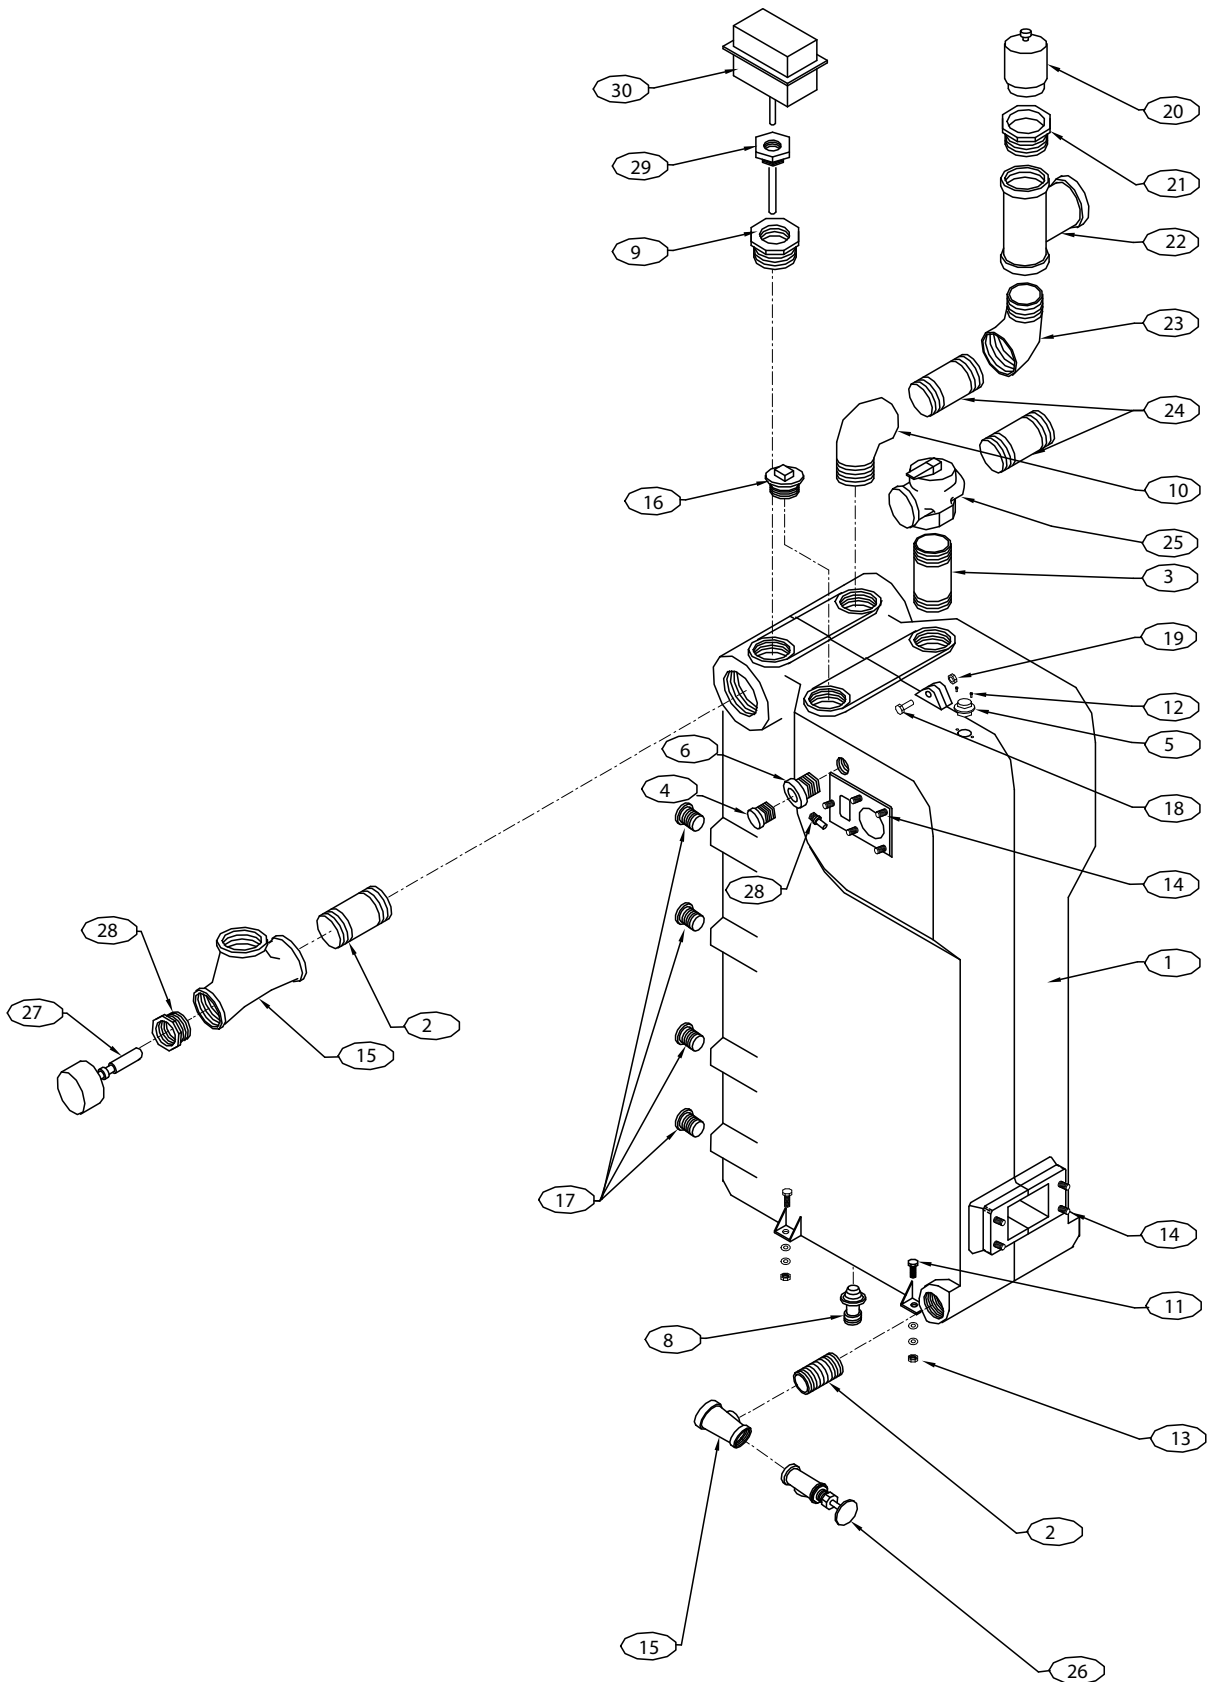

Boiler Block and Piping Assembly

REPAIR PARTS

BOILER BLOCK AND PIPING ASSEMBLY					
	KEY #	ITEM NUMBER	DESCRIPTION	QUAN- TITY	
1 INCLUDES 2-19	1	41800950	KIT BLOCK REPL Q90-100 (INCLUDES #2 THRU #19)	1	
	2	14607044	NPL,1-1/4X2-1/2,BI,STD	2	
	3	14607201	NPL,3/4X2,BI,STD	1	
	4	14619002	OBSERVATION GLASS, 3/4"	1	
	5	14631000	SWITCH CASTING TEMP Q90 36T26-42930 300	1	
	6	14631004	ADAPTER, SIGHT GLASS	1	
	7	14631005	FITTING, 125HBL-4-2 1/8"X1/4"BR.B+	1	
	8	14631101	HOSE ADAPTER 62017 1/2"NPT X 1/2" ID	1	
	9	14693004	BSHG,3/4" X 1/2", BLK, STD	1	
	10	14693040	ELG,ST,MALL,3/4",90°	1	
	11	14695040	BOLT, 1/4-20 X 1-1/4", CARRIAGE	4	
	12	14695802	SCR,8-32 X 3/16,RH,ALH,CAP	2	
	13	14684012	PLASTIC BAG 12" X 9", 2 MIL	1	
	14	14695805	STUD, THREADED, 1/4-20 X 1 1/4"	9	
	15	1510001	TEE,RDCR,1-1/4" X 3/4" X 1-1/4"	2	
	--- * NOTE: #16 THRU #19 INSTALLED IN HEAT EXCHANGER ---				
	16*	1395001	3/4" SQ HD PLUG	1	
	17*	1395002	1-1/4 HEX SOCKET PLUG	8	
	18*	14695801	SCR, 1/4-20 X 1-1/2",RH,ALH,CAP	5	
19*	14695810	NUT, 1/4-20,HWS	5		
	20	1580006	VENT AIR PURGE Q SERIES	1	
	21	14693001	BSHG, 3/4" X 1/8",BLK	1	
	22	14693076	TEE,BLK, 3/4"	1	
	23	14693040	ELB,ST,MALL,3/4", 90°	1	
	24	14607002	NPL, 3/4" X 6-1/2",BI,SCH 80, PS2	2	
	25	14622011	VLV,FLF,ASME,30PSI,3/4,10-408-05	1	
	26	14622000	VLV,DRN,3/4,MATCO,NORCA,204TM4	1	
	27	1260006sp	GAUGE,TEMP/PRESS,2" SHANK	1	
	28	14693001	BSHG,3/4" X 1/8" BLK	1	
	29	14662804	WELL CONTROL 1/2" 123869A B.P.	1	
	30	14631324	AQUASTAT L4006-2080	1