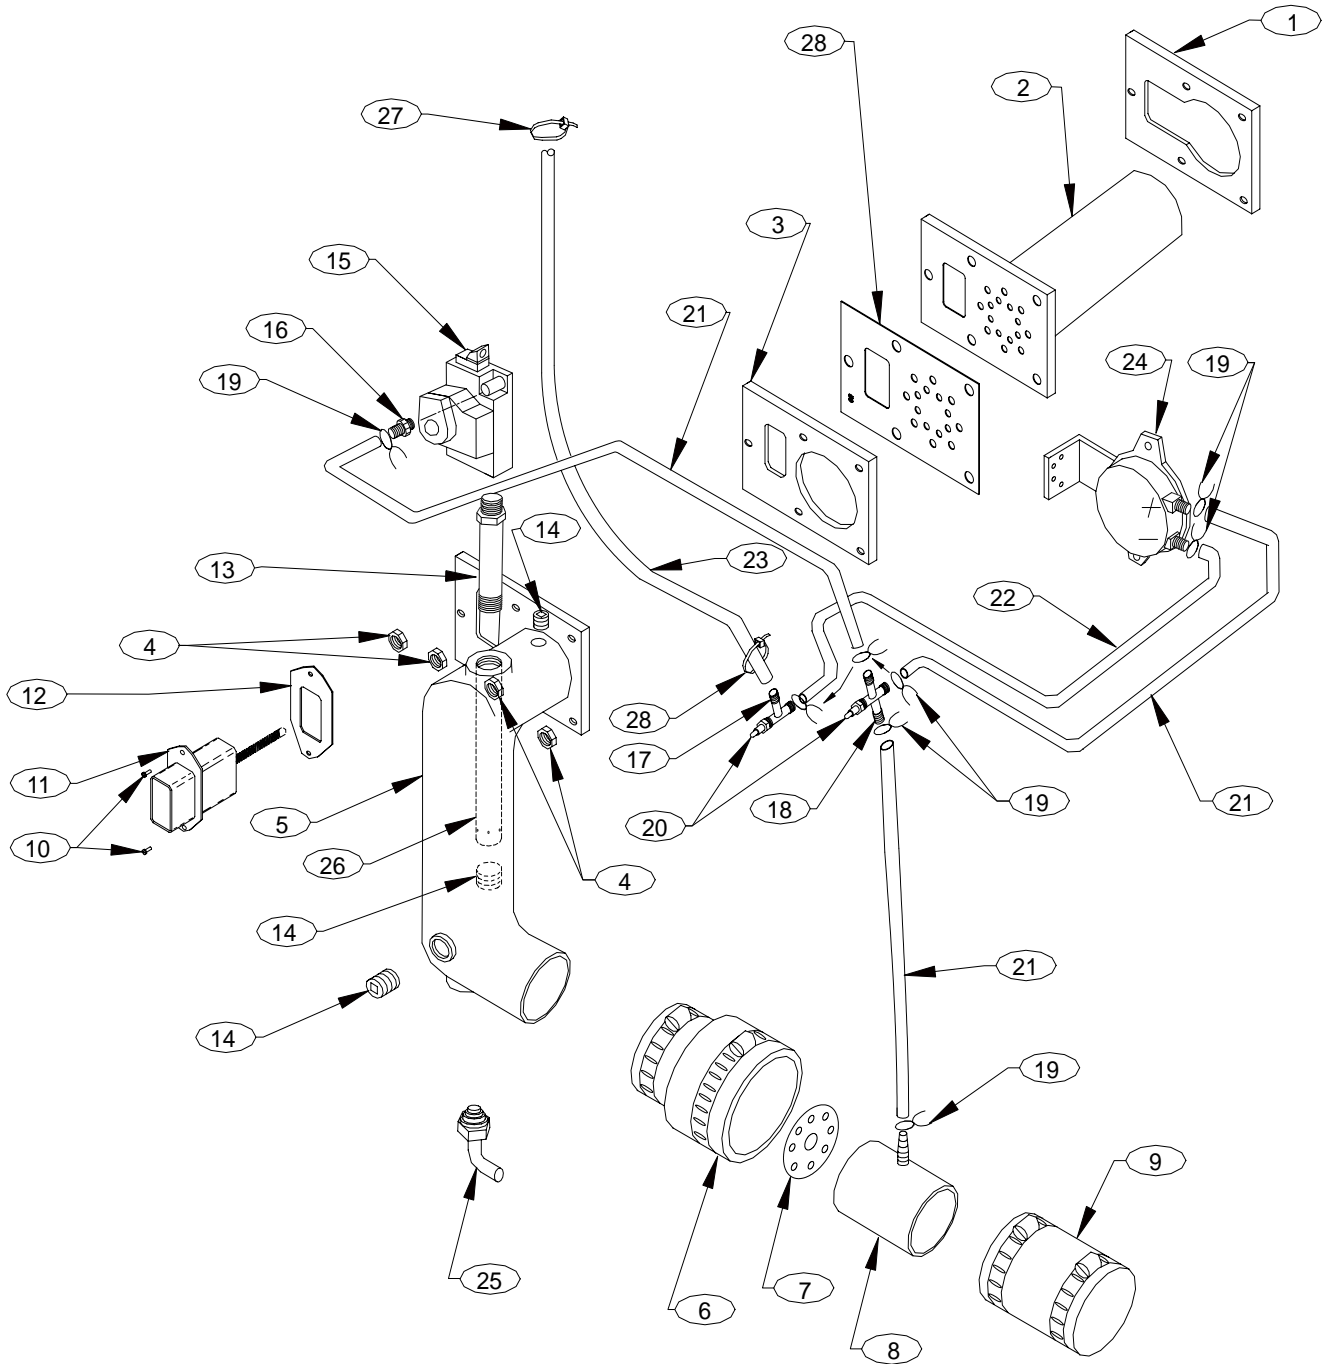

Mixer and Air Pressure Switch Assembly

REPAIR PARTS

MIXER AND AIR PRESSURE SWITCH ASSEMBLY			
KEY #	DESCRIPTION	QUANTITY	ITEM NUMBER
1	BURNER GASKET	1	14631023
2A	BURNER KIT, 50 &100 NAT/LP, 0'-10,000' (Contains: 1, 2, 3, 7, 10, 11, 12)	1	550001811
2B	BURNER KIT, 75 NAT, 0'-10,000' (Contains: 1, 2, 3, 7, 10, 11, 12 & 29)	1	550001811
2C	BURNER KIT, 75 LP, 0'- 5,000' (Contains: 1, 2, 3, 7, 10, 11, 12 & 29)	1	550001811
2D	BURNER KIT, 75 LP, 5,000'-10,000' (Contains:1, 2, 3, 7, 10, 11, 12,)	1	550001812
3	MIXER GASKET	1	14631025
4	1/4"-20 HEX NUT W/SERRATED WASHER HEAD	5	14695810
5	MIXER CASTING MACHINED	1	12101008
6	2" x 1 1/2" FLEXIBLE COUPLING	1	14631311
7A	100 AIR BAFFLE	1	42531100
7B	75 AIR BAFFLE	1	42531101
7C	50 AIR BAFFLE	1	42531102
8	AIR INLET	1	43800007
9	2" FERNCO COUPLING	1	14631015
10	10-32"x3/8" MACHINE SCREW	2	14695809
11*	HOT SURFACE IGNITER KIT (FOR 50/75/100)	1	43800013
12	HOT SURFACE IGNITER GASKET	1	1250010
13	BUSHING WITH HEX, Q90 MIXER	1	1060007
14	1/8" NPT BRASS PLUG – 3/16" HEX SOCKET	3	14693804
15	HONEYWELL GAS VALVE VR8205	1	14631307
16	5/16-24 1/4 HOSE ID BRASS BARB FITTING	1	14631308
17	62064 1/4"ID TUBE TEE	1	14631104
18	1/4"ID TUBE 4-WAY CONNECTOR	1	14631313
19	3/8" HOSE CLAMP HC-6ST	10	14631143
20	PC250-12VINYL CAP	2	14631151
21	59006 1/4"IDx3/8"OD VINYL TUBING	AS REQUIRED	14631033
22	1/4"ID 3/8"OD VINYL TUBING (RED)	AS REQUIRED	14631314
23	3/16" ID SILICONE TUBING	AS REQUIRED	1552014
24A	PPS10111-2680 AIR PRESSURE SWITCH (100)	1	14631312
24B	PPS10111-2681 AIR PRESSURE SWITCH (75)	1	14631010
24C	PPS10111-2682 AIR PRESSURE SWITCH (50)	1	14631044
25	62043 1/2" NPT 1/2"ID TUBE ELBOW	1	14631103
26A	GAS ORIFICE NATURAL, 100N (0.0860, #44)	1	43331090
26B	GAS ORIFICE NATURAL, 75N (0.0760, #48)	1	43331092
26C	GAS ORIFICE NATURAL, 50N (0.0615)	1	43331094
26D	GAS ORIFICE PROPANE, 100P (0.0670, #51)	1	43331091
26E	GAS ORIFICE PROPANE, 75P (0.0605)	1	43331093
26F	GAS ORIFICE PROPANE, 50P (0.0492)	1	43331095
26G	GAS ORIFICE PROPANE, 50P (0.0492)	1	43331095
27	ROTOR CLAMP	2	14631143
28A	RESTRICTOR PLATE 90-50	1	109006405
28B	RESTRICTOR PLATE 90-75	1	109006406
-	NATURAL TO LP CONVERSION KIT, 50', 0'-10,000'	1	43345200
-	NATURAL TO LP CONVERSION KIT, 75, 0'-5,000'	1	43345201
-	NATURAL TO LP CONVERSION KIT, 75, 5,000'-10,000'	1	550001810
-	NATURAL TO LP CONVERSION KIT, 100, 0'-10,000'	1	43345202

* - Includes item numbers 10, 11 & 12.