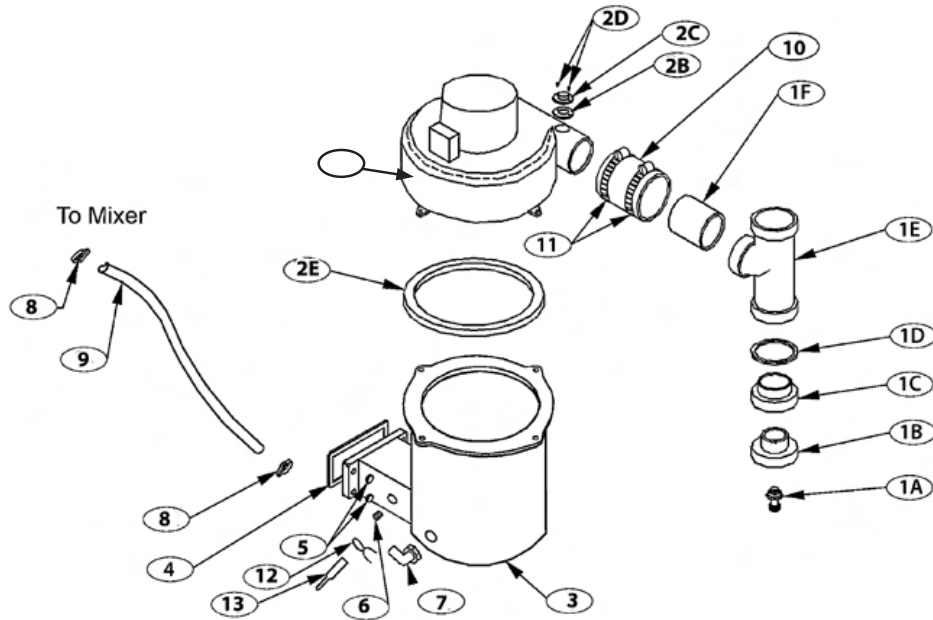

‡ - Not Shown

Condensate Drain Trap Assembly

KEY #	DESCRIPTION	QUANTITY	ITEM NUMBER
1	59019 1/2"IDx1/8" THK VINYL TUBING	AS REQUIRED	14631035
2	57134 3/4" SNAP GRIP CLAMP	6	14631141
3	62067 1/2"ID HOSE TEE	1	14631320
4	62017 1/2"NPTx 1/2"ID TUBE STRAIGHT HOSE ADAPTER	1	14631101
5	1/2" PVC COUPLING, SCH 80	1	14631306
6	1/2" 4" PVC NIPPLE, SCH 80	1	14631322
7	TEE PVC 1/2"SLIP x 1/2"SLIP x 1/2"NPT FEMALE	1	14631020
8	S. S. CLAMP, SIZE 16 (13/16"~1 1/2")	1	14631323

REPAIR PARTS

Flue Adapter and Exhaust Assembly

KEY #	DESCRIPTION	QUANTITY	ITEM NUMBER
1	EXHAUST TEE ASSEMBLY [INCLUDES- 1-A,B,C,D,E & F]	1	43800001
1A	62017 1/2"NPTx1/2"ID TUBE STRAIGHT HOSE ADAPTER	1	14631101
1B	PVC 1 1/2" MALE SLIP x 1/2" FEMALE NPT BUSHING	1	14631013
1C	PVC SCH 40 2"x1-1/2" REDUCER S636 BUSHING	1	240006817
1D	1/2X1 7/8"X.90 ALUMINUM FLAT WASHER 1	1	14695815
1E	2" CPVC TEE, SCH 80 S636	1	240006819
1F	2" CPVC PIPE '2-1/2", SCH 40 S636	1	240006821
2**	INDUCED DRAFT BLOWER KIT [INCLUDES- 2-A,B,C,D,E,F & G]	1	2272065
2A	FLUE GAS BLOWER	1	240007748
2B	VENT SWITCH GASKET	1	14631028
2C	36TX11-22491 INDUCER TEMP SAFETY SWITCH	1	14631303
2D	#4-20x1/4" HWH PLAST FORM SCREW	2	hw06501
2E	BLOWER GASKET	1	14631026
3	FLUE CONNECTOR	1	12101021
4	Screw, 6 x 1/4, Slit, HH	2	HW06501
5	1/4"-20 HEX NUT W/SERRATED WASHER BLOCK	4	14695810
6*	1/8" NPT 3/16" PLUG STEEL	1	14693804
7	62043 1/2" NPT '1/2" ID TUBE ELBOW	1	14631103
8	57134 3/4" SNAP GRIP CLAMP	2	14631141
9	59019 1/2" ID '1/8 THK VINYL TUBE	AS REQUIRED	14631035
10	HOSE, 3" LONG 2-3/8" ID X 2-3/4" OD	1	14631301
11	S. S. CLAMP, SIZE 44	2	14631302
**	VENT PIPE 2" CPVC SCH-40 X 29 1/2" LONG	2	240006820
**	COUPLING CPVC SCH-80 2"	1	240006822