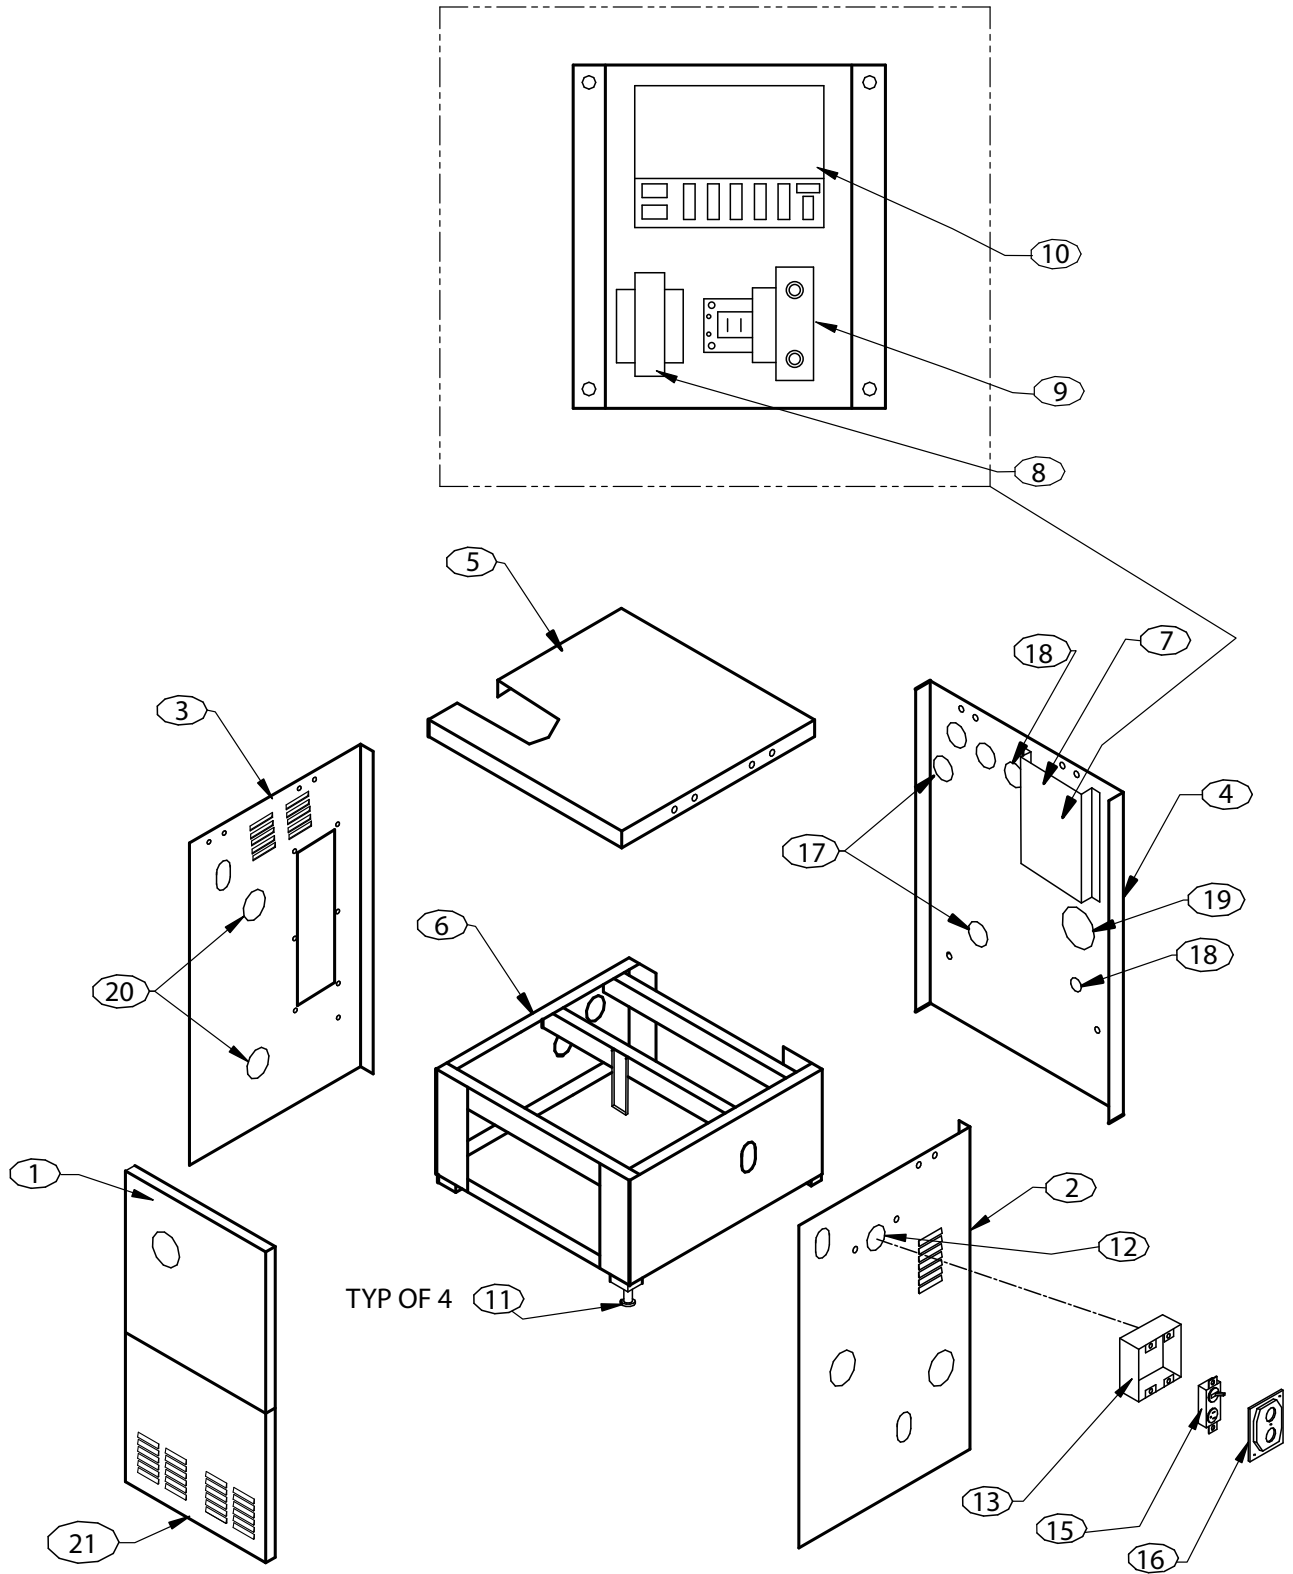

**REPAIR PARTS**

<b>JACKET AND BASE ASSEMBLY</b>			
<b>KEY #</b>	<b>DESCRIPTION</b>	<b>QUANTITY</b>	<b>ITEM NUMBER</b>
1	FRONT PANEL	1	750001020
2	RIGHT PANEL	1	750001021
3	LEFT PANEL	1	750001022
4	BACK PANEL	1	750001023
5	TOP PANEL	1	750001024
6	BASE	1	750001025
7	CONTROL PANEL	1	650001026
8	AT140B1016 TRANSFORMER 24 VAC	1	550001339
9	-----	-----	-----
10	UT 1013-10 INTEGRATED BOILER CONTROL	1	14662803
11	CO-2366 GLIDE	4	14631091
13	RACO 232 4x4x2½ BOX	1	14631316
14	-----	-----	-----
15	P&S SWITCH 691-I	1	14631319
16	COVER PLATE RACO 902-802	1	14631318
17	419 Q1 2½" PLUG	2	14631174
18	415-1AA1 1½" PLUG	2	14631171
19	BPF 3 ½" PLUG	1	14631176
20	421 Q1 PLUG	2	14631175
21	LOWER FRONT PANEL	1	750001027
22	DOOR PULLS	2	14631095
‡	TACO CIRCULATING PUMP	1	CI 001.03
‡	TACO ISOLATION VALVE SET	1	14626048
‡	GRUNDFOS CIRCULATING PUMP	1	C1.006.01
‡	CIRCULATING PUMP HARNESS	1	43300826
‡	JACKET COMPLETE	-----	750001002
‡	3" CONCENTRIC VENT KIT ULC S636	1	29571

‡ - Not Shown

Condensate Drain Trap Assembly

KEY #	DESCRIPTION	QUANTITY	ITEM NUMBER
1	59019 1/2"IDx1/8" THK VINYL TUBING	AS REQUIRED	14631035
2	57134 3/4" SNAP GRIP CLAMP	6	14631141
3	62067 1/2"ID HOSE TEE	1	14631320
4	62017 1/2"NPTx 1/2"ID TUBE STRAIGHT HOSE ADAPTER	1	14631101
5	1/2" PVC COUPLING, SCH 80	1	14631306
6	1/2" 4" PVC NIPPLE, SCH 80	1	14631322
7	TEE PVC 1/2"SLIP x 1/2"SLIP x 1/2"NPT FEMALE	1	14631020
8	S. S. CLAMP, SIZE 16 (13/16"~1 1/2")	1	14631323